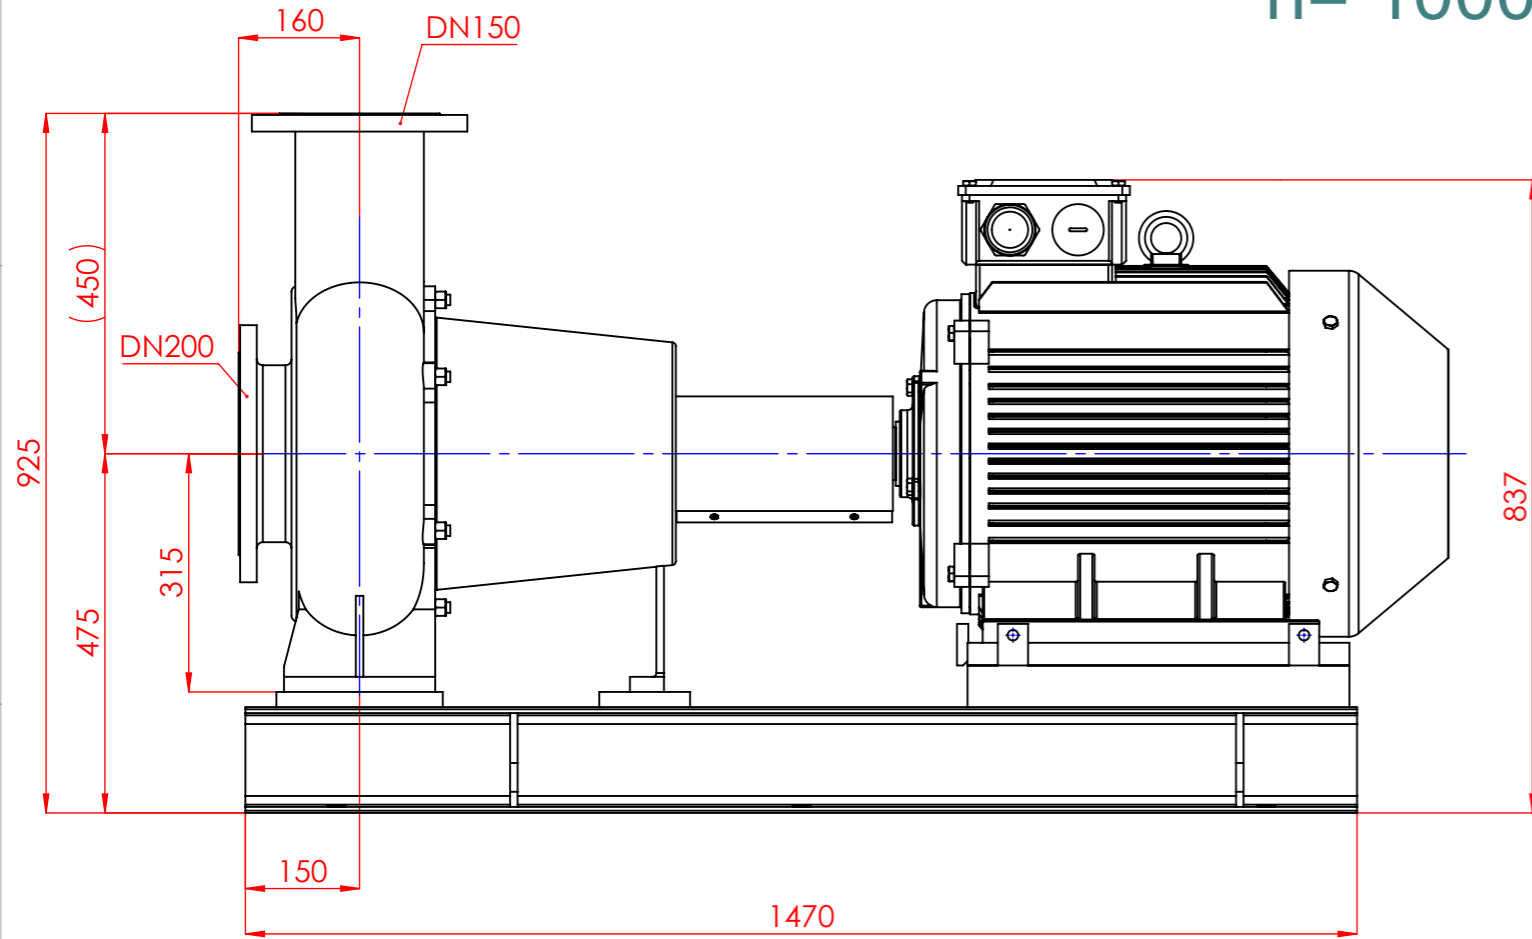

NHVe.150-400 [37,0 kW] n= 1000 obr/min

NHVe.150-400	37,0kW/1000 rpm	 Grudziądz Ul. Droga Jeziorna 8
	250-6	