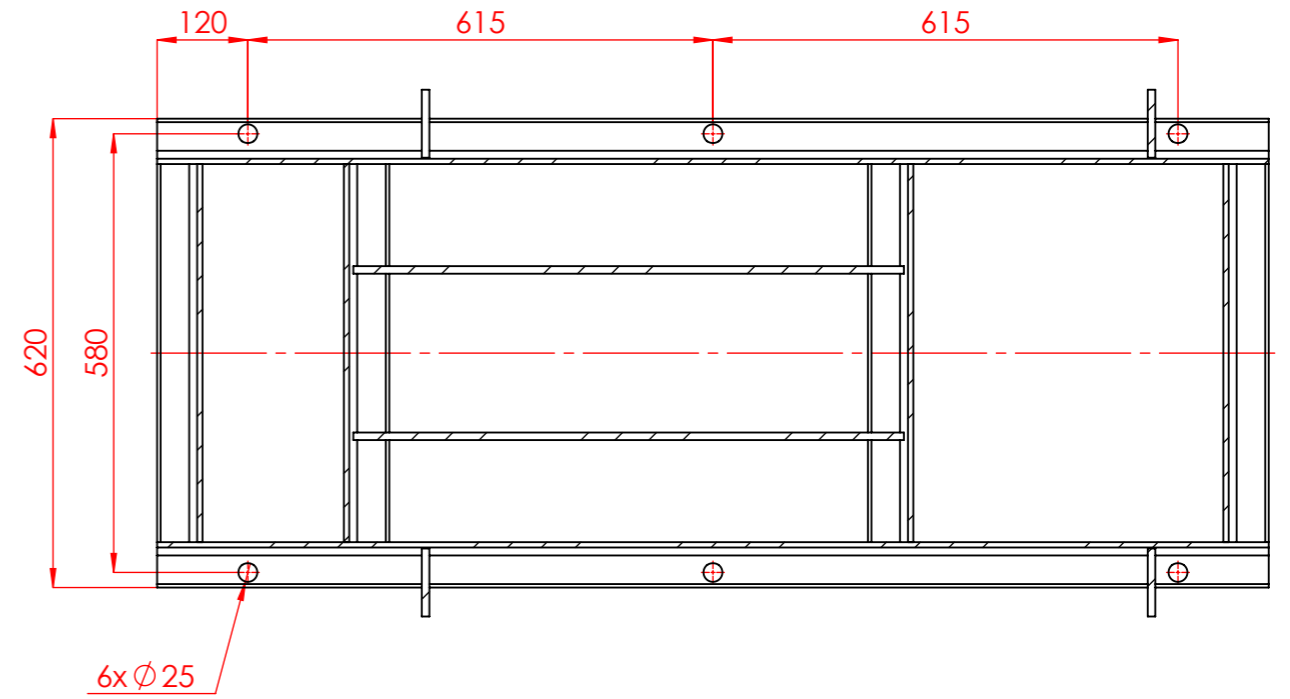

NHVe.150-400 [37,0 kW] n= 1000 obr/min

NHVe.150-400	37,0kW/1000 rpm	 Grudziądz Ul. Droga Jeziorna 8
	250-6	