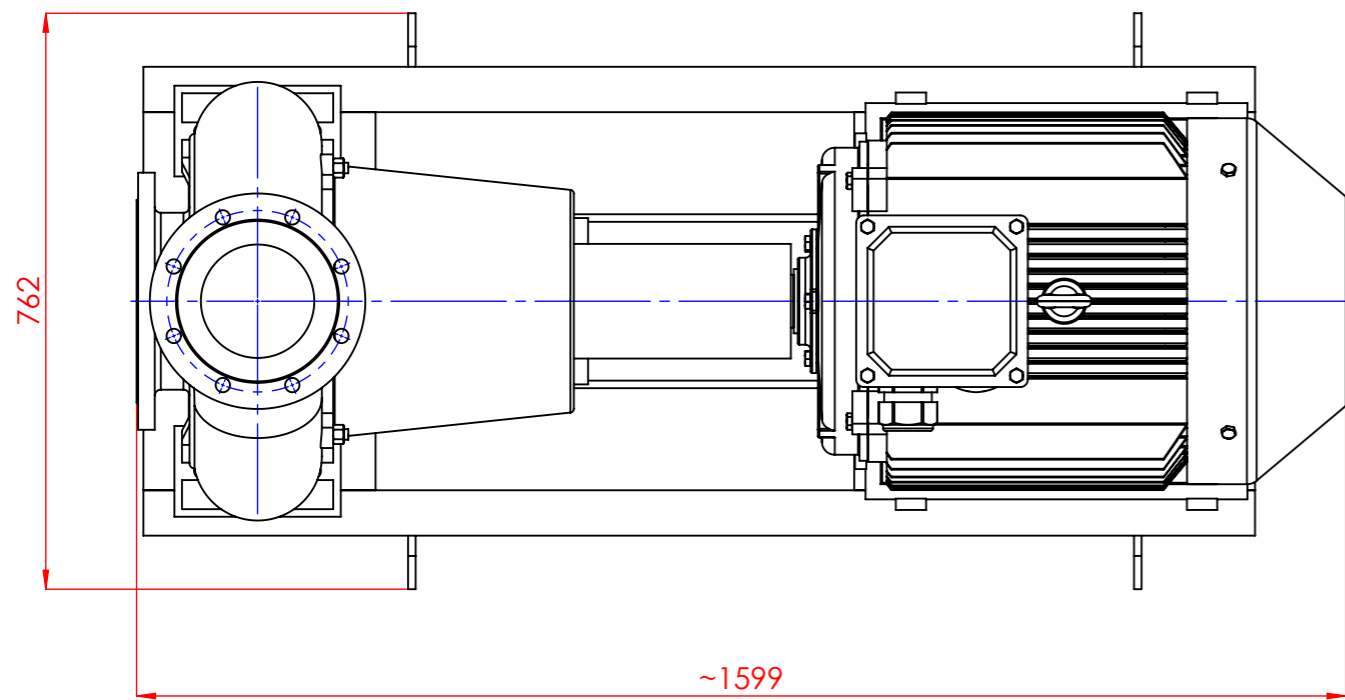

NHVe.150-400 [37,0 kW] n= 1000 obr/min

NHVe.150-400	37,0kW/1000 rpm	 Grudziądz Ul. Droga Jeziorna 8
	250-6	