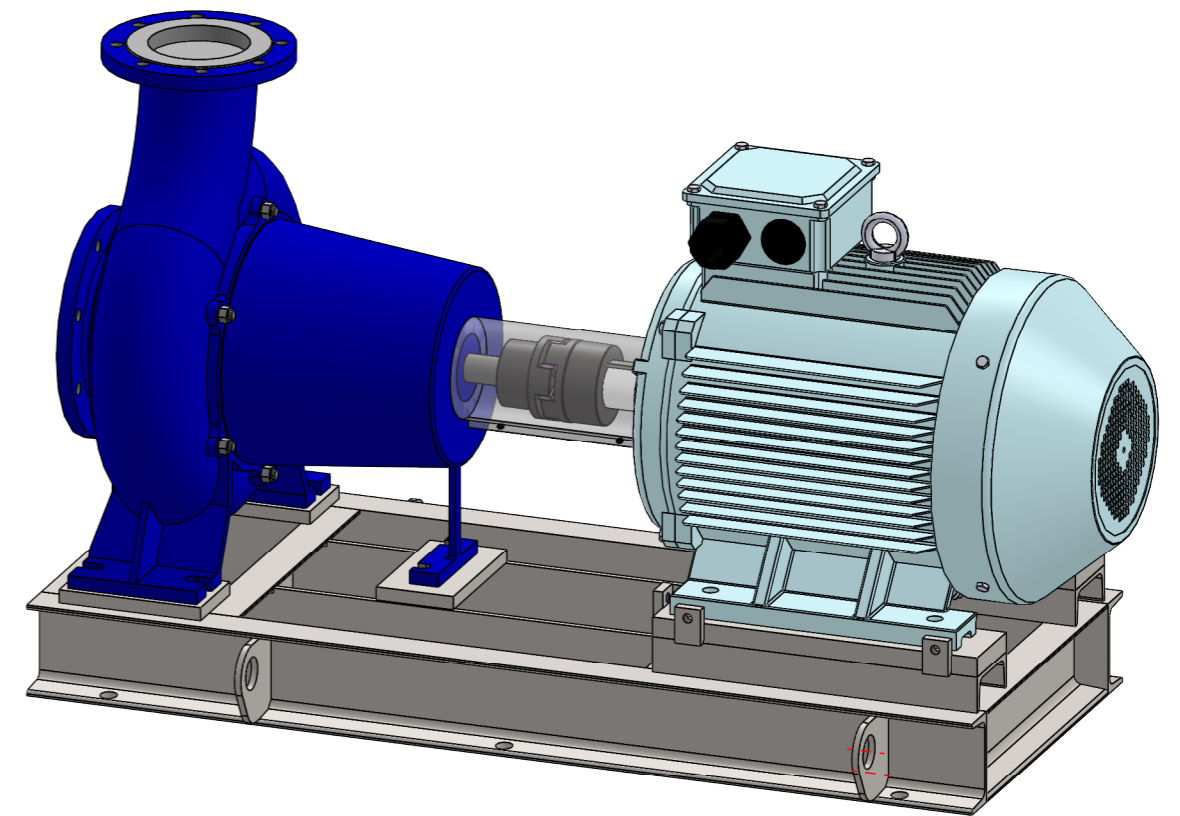

NHVe.150-400 [37,0 kW] n= 1000 obr/min

NHVe.150-400	37,0kW/1000 rpm	 Grudziądz Ul. Droga Jeziorna 8
	250-6	